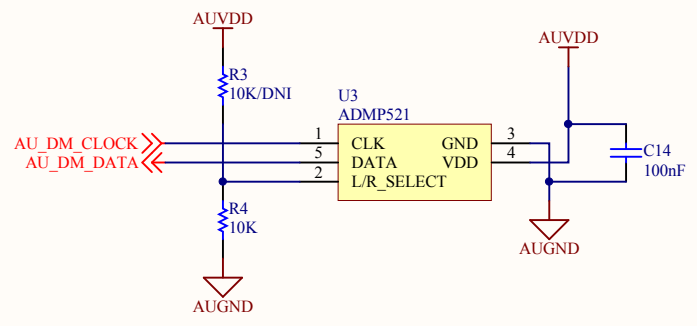

Title		Aria Ext Board CORE BOARD	
Size	Number	Revision	
A3	1	A6	
Date:	29/10/2013	Sheet of	
File:	F:\Dropbox\...P01-Core SchDoc	Drawn By:	

Title		Aria Ext Board      AUDIO and ETHERNET	
Size	Number	Revision	
A4	2	A6	
Date:	29/10/2013	Sheet of	
File:	F:\Dropbox\...P02-Audio&Net.SchDoc	Drawn By:	