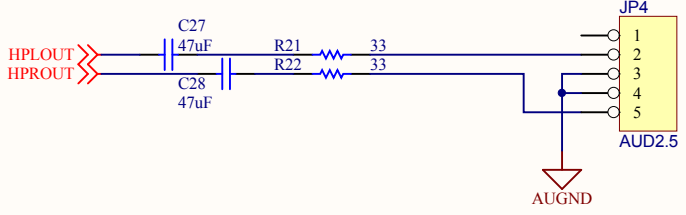

Title		Aria Ext Board CORE BOARD	
Size	Number	Revision	
A3	1	A6	
Date:	29/10/2013	Sheet of	
File:	F:\Dropbox\...P01-Core SchDoc	Drawn By:	

Title		Aria Ext Board      AUDIO and ETHERNET	
Size	Number	Revision	
A4	2	A6	
Date:	29/10/2013	Sheet of	
File:	F:\Dropbox\...P02-Audio&Net.SchDoc	Drawn By:	