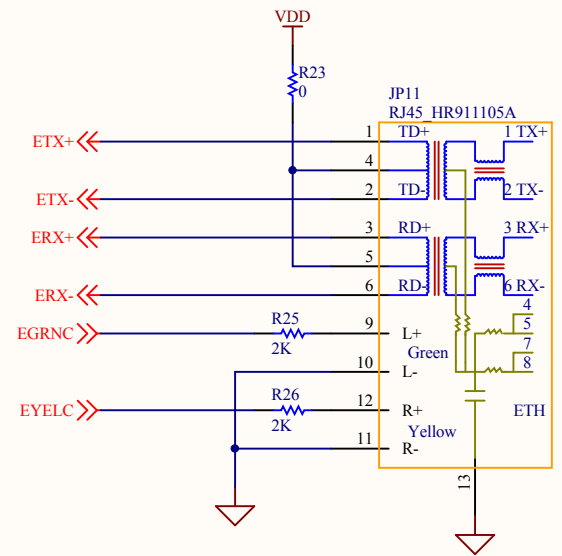

Title		Aria Ext Board CORE BOARD	
Size	Number	Revision	
A3	1	A6	
Date:	29/10/2013	Sheet of	
File:	F:\Dropbox\...P01-Core SchDoc	Drawn By:	

Title		Aria Ext Board      AUDIO and ETHERNET	
Size	Number	Revision	
A4	2	A6	
Date:	29/10/2013	Sheet of	
File:	F:\Dropbox\...P02-Audio&Net.SchDoc	Drawn By:	

Title Aria Ext Board LCD CONNECT		
Size A4	Number 3	Revision A6
Date: 29/10/2013	Sheet of	
File: F:\Dropbox\...\P03-LCD.SchDoc	Drawn By:	

Title Aria Ext Board EXT CONNECT		
Size A4	Number 4	Revision A6
Date: 29/10/2013	Sheet of	
File: F:\Dropbox\...P04-Connect.SchDoc	Drawn By:	

R1  
R2  
R3  
R4  
R5  
R6  
R7  
R8  
R9  
R10  
R11  
R12  
R13  
R14  
R15  
R16  
R17  
R18  
R19  
R20  
R21  
R22  
R23  
R24  
R25  
R26  
R27  
R28  
R29  
R30  
R31  
R32  
R33  
R34  
R35  
R36  
R37  
R38  
R39  
R40  
R41  
R42  
R43  
R44  
R45  
R46  
R47  
R48  
R49  
R50  
R51  
R52  
R53  
R54  
R55  
R56  
R57  
R58  
R59  
R60  
R61  
R62  
R63  
R64  
R65  
R66  
R67  
R68  
R69  
R70  
R71  
R72  
R73  
R74  
R75  
R76  
R77  
R78  
R79  
R80  
R81  
R82  
R83  
R84  
R85  
R86  
R87  
R88  
R89  
R90  
R91  
R92  
R93  
R94  
R95  
R96  
R97  
R98  
R99  
R100