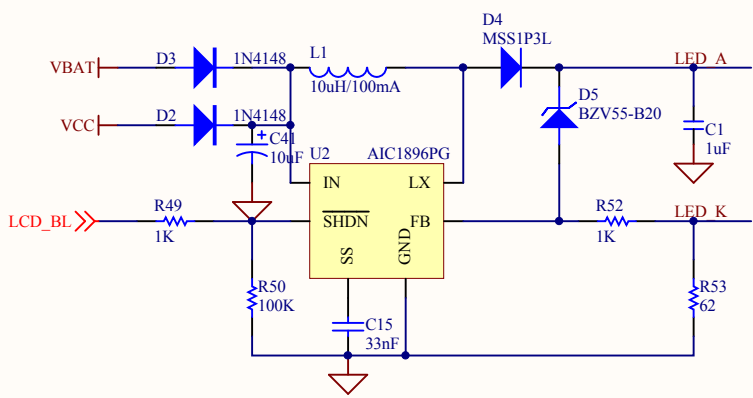

Title		Aria Ext Board CORE BOARD	
Size	Number	Revision	
A3	1	A6	
Date:	29/10/2013	Sheet of	
File:	F:\Dropbox\...P01-Core SchDoc	Drawn By:	

Title		Aria Ext Board      AUDIO and ETHERNET	
Size	Number	Revision	
A4	2	A6	
Date:	29/10/2013	Sheet of	
File:	F:\Dropbox\...P02-Audio&Net.SchDoc	Drawn By:	