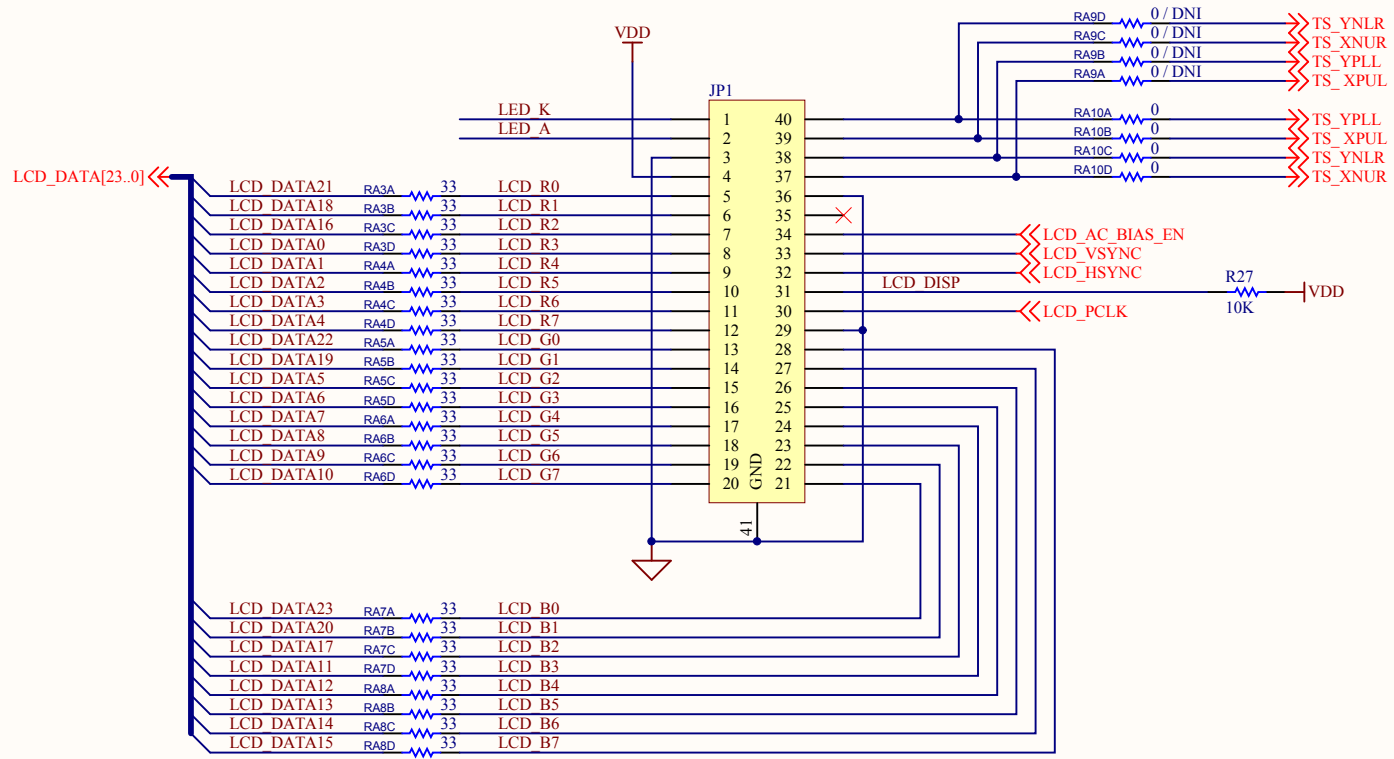

Title		Aria Ext Board CORE BOARD	
Size	Number	Revision	
A3	1	A6	
Date:	29/10/2013	Sheet of	
File:	F:\Dropbox\...P01-Core SchDoc	Drawn By:	

Title		Aria Ext Board      AUDIO and ETHERNET	
Size	Number	Revision	
A4	2	A6	
Date:	29/10/2013	Sheet of	
File:	F:\Dropbox\...P02-Audio&Net.SchDoc	Drawn By:	