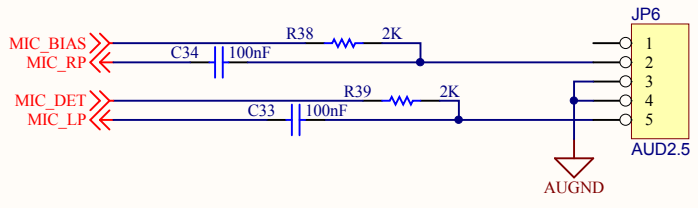

Title		Aria Ext Board CORE BOARD	
Size	Number	Revision	
A3	1	A6	
Date:	29/10/2013	Sheet of	
File:	F:\Dropbox\...P01-Core SchDoc	Drawn By:	

Title		Aria Ext Board      AUDIO and ETHERNET	
Size	Number	Revision	
A4	2	A6	
Date:	29/10/2013	Sheet of	
File:	F:\Dropbox\...P02-Audio&Net.SchDoc	Drawn By:	

Title Aria Ext Board LCD CONNECT		
Size A4	Number 3	Revision A6
Date: 29/10/2013	Sheet of	
File: F:\Dropbox\...\P03-LCD.SchDoc	Drawn By:	

Title Aria Ext Board EXT CONNECT		
Size A4	Number 4	Revision A6
Date: 29/10/2013	Sheet of	
File: F:\Dropbox\...P04-Connect.SchDoc	Drawn By:	