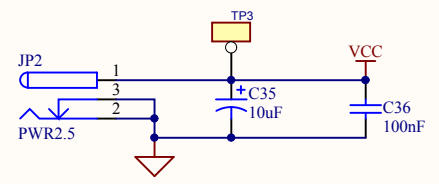

Title Aria Ext Board EXT CONNECT		
Size A4	Number 4	Revision A6
Date: 29/10/2013	Sheet of	
File: F:\Dropbox\...P04-Connect.SchDoc	Drawn By: