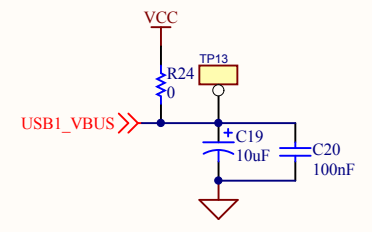

Title Aria Ext Board EXT CONNECT		
Size A4	Number 4	Revision A6
Date: 29/10/2013	Sheet of	
File: F:\Dropbox\...P04-Connect.SchDoc	Drawn By: