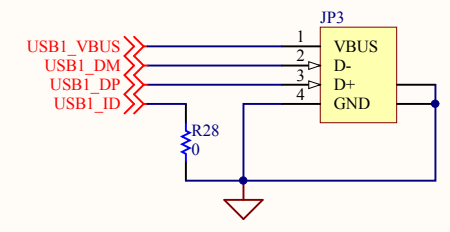

Title Aria Ext Board EXT CONNECT		
Size A4	Number 4	Revision A6
Date: 29/10/2013	Sheet of	
File: F:\Dropbox\...P04-Connect.SchDoc	Drawn By: