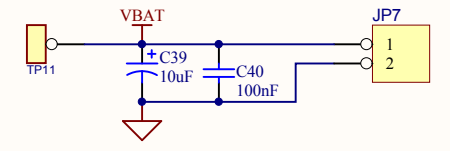

Title		Aria Ext Board CORE BOARD	
Size	Number	Revision	
A3	1	A6	
Date:	29/10/2013	Sheet of	
File:	F:\Dropbox\...P01-Core SchDoc	Drawn By:	

Title		Aria Ext Board      AUDIO and ETHERNET	
Size	Number	Revision	
A4	2	A6	
Date:	29/10/2013	Sheet of	
File:	F:\Dropbox\...P02-Audio&Net.SchDoc	Drawn By:	

Title Aria Ext Board LCD CONNECT		
Size A4	Number 3	Revision A6
Date: 29/10/2013	Sheet of	
File: F:\Dropbox\...\P03-LCD.SchDoc	Drawn By:	

Title Aria Ext Board EXT CONNECT		
Size A4	Number 4	Revision A6
Date: 29/10/2013	Sheet of	
File: F:\Dropbox\...P04-Connect.SchDoc	Drawn By:	