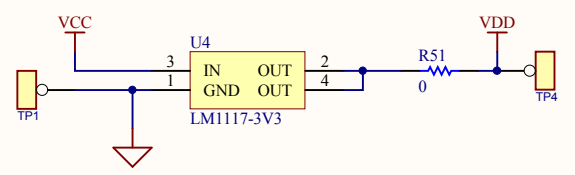

Title Aria Ext Board EXT CONNECT		
Size A4	Number 4	Revision A6
Date: 29/10/2013	Sheet of	
File: F:\Dropbox\...P04-Connect.SchDoc	Drawn By: