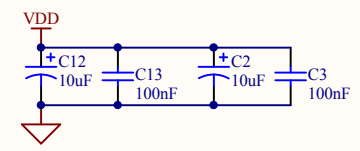

Title		Aria Ext Board CORE BOARD	
Size	Number	Revision	
A3	1	A6	
Date:	29/10/2013	Sheet of	
File:	F:\Dropbox\...P01-Core SchDoc	Drawn By:	

Title		Aria Ext Board      AUDIO and ETHERNET	
Size	Number	Revision	
A4	2	A6	
Date:	29/10/2013	Sheet of	
File:	F:\Dropbox\...P02-Audio&Net.SchDoc	Drawn By:	